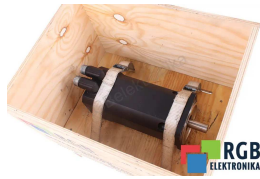

Repair 6SM57M-3.000-09 KOLLMORGEN SEIDEL

We will repair every KOLLMORGEN SEIDEL device. If you cannot find the device that interests you, please contact us. We collect the devices **free of charge** via a courier or in person, thanks to which we are able to carry out the repair within several hours. We will diagnose your equipment **for free**, and if you do not decide on our service, you will not incur any costs. We offer **24 months warranty** for all completed repairs. We are available 24/7, also at weekends and on holidays. **Call us 24/7: +48 71 750 09 77** and receive immediate help.

SPECIFICATIONS

MANUFACTURER	KOLLMORGEN SEIDEL
MODEL	6SM57M-3.000-09
CATEGORY	AC and DC motors
WEIGHT	8.0 kg

WRITE TO US
info24@rgbrepairs.com

24/7 SUPPORT
[+48 71 750 977](tel:+48717500977)

TEST STAND

We have test stands developed by us, thanks to which we check whether the device is operational. They make sure that KOLLMORGEN SEIDEL 6SM57M-3.000-09 is repaired.